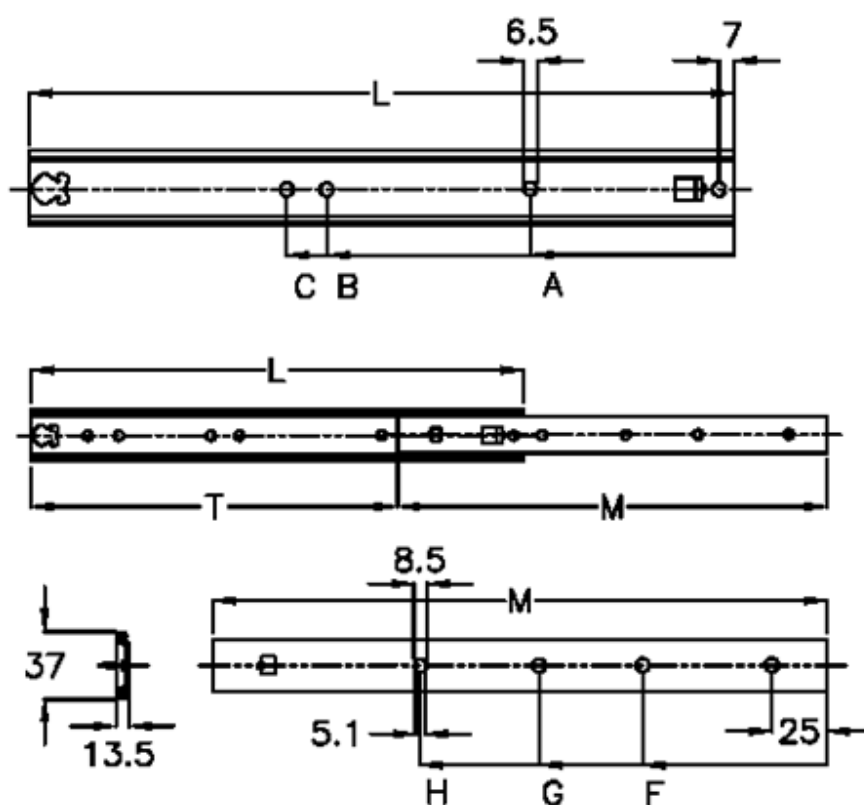

# Data Sheet

Article number: 11107230

Description: Thomas Regout Telescopic Slide 11107230 FINN2, 2-piece  
Length 300 mm / load cap. 78 kg / extension 205 mm

## Measures

A	= 135	M = 285
B	= 199	T = 205
C	= 231	
F	= 57	
G	= 121	
H	= 153	
L	= 300	
Load capacity side mounted	= 40	